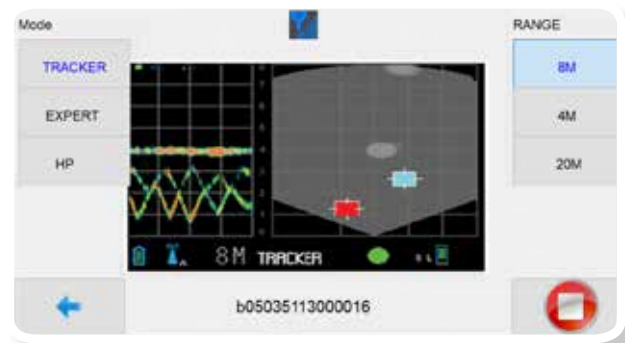

XAVERNET™

MAIN ADVANTAGES

- Real time front to back information streaming to a control panel
- Simple to use with a true user friendly interface
- Remote operation out of the 'Red Zone' for covert and safe activity of the users
- Covering big areas by using network of systems from multiple angles simultaneously resulting better decisionmaking by the operating team
- Enables to operate in dead zones by mounting the Xaver systems on Unmanned Vehicles
- Monitoring unreachable areas - Can monitor high floors using an extension while transmitting and controlling by the XaverNet™ platform
- Recording capability enables operations debriefing and analyzing

XAVERNET™ USER INTERFACE

TECHNICAL SPECIFICATIONS	Device type	Panasonic ToughPad FZ-M1
	Display views	Main screen, Xaver™ 100 screen and Xaver™ 400 screen
	Weight	0.54 Kg.
	Dimensions	L: 18mm, W: 202.7mm, D: 132mm
	Power supply	Rechargeable battery
	Battery operation time	Up to 8 hours
	Wireless method	Zigbee protocol
	Wireless capability	Up to 200m LOS
	Accessories	External battery charger, Zigbee dongle, optional tactical case